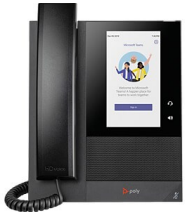

PHONES

Polycom VVX 150
Use Case: Break Room/Kitchen

Polycom VVX 250
Use Case: Excellent for Minimizing Desk Space

Polycom VVX 350
Use Case: Larger Display From VVX250

Polycom VVX 450
Use Case: Receptionist—Supports EXP Module

CONFERENCE PHONES

Polycom Trio 8500
Use Case: Small to Mid-Size Conference

Polycom EM50 Color Expansion Module
Use Case: Receptionist

Polycom Trio 8500 Expansion Mic Kit
Use Case: Conference

VVX 150-450 power supply

INJECTORS

POE 48v injector
Use for Conference Phones **universal

ADAPTERS

Poly Wi-Fi adapter

MISC ITEMS

VVX 350 Wall Mount

VVX 450 Wall Mount

MICROSOFT TEAMS PHONES